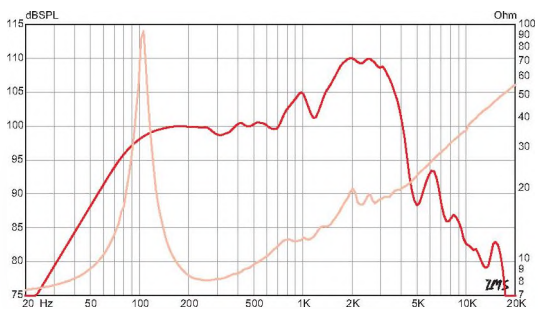

FREQUENCY RESPONSE & IMPEDANCE CURVE*

* See footnotes on page 155 for information regarding usable frequency range, nominal impedance, power rating and sensitivity.